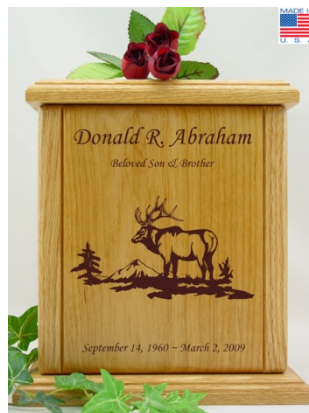

Bay Shore Woodworks, Inc.

Custom Wood Products

2013 Human Product Catalog Sheet

Classic Series Traditional Wildlife Cremation Urns

The Classic Series Wildlife Urns are solid wood cremation urns that have graphics and text laser engraved permanently into the wooden urn. The Classic Series Wildlife Urn is a combination of select grade solid red oak and red alder wood. The Classic Series Wildlife Urns can be engraved with your choice of wildlife graphic and text such as name, sentiment, dates and optional backside poem engraving. The Classic Series Wildlife Urns are available in four sizes with optional Memory Chest.

100% Made In America

W-101
Buck

W-103
Bugling Bull Elk-1

W-104
Bugling Bull Elk-2

W-105
Bull & Cow Elk

W-106
Bull Elk

W-107
Wolves

© 2003 - 2013 Bay Shore Woodworks, Inc.